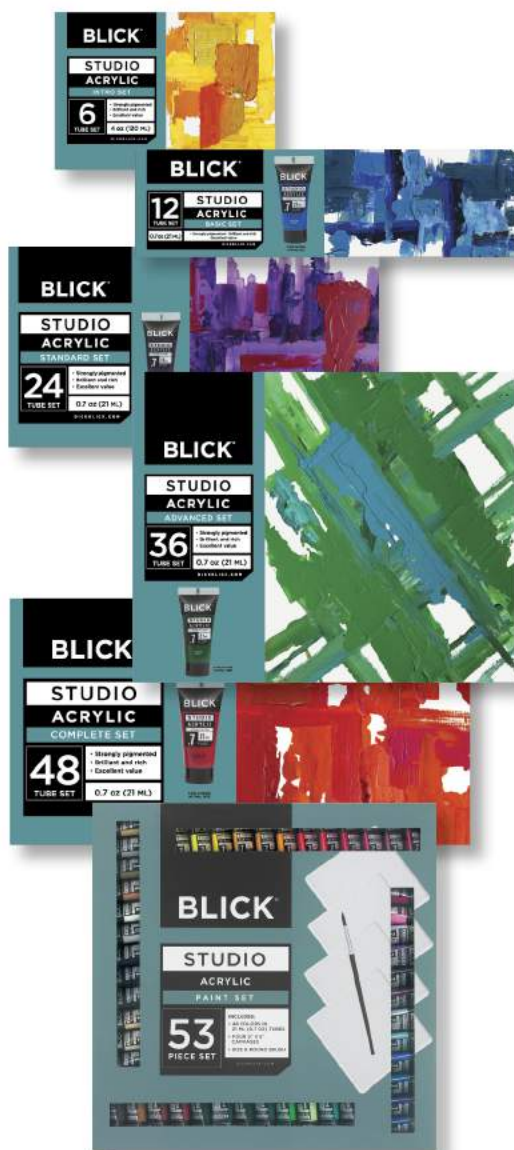

16.9 oz (500 ml) Jars

COLOR	NUMBER
Ivory Black	01637-2255
Mars Black	01637-2045
Titanium White	01637-1025

Key to Color
Index Numbers
PY Pigment Yellow
PO Pigment Orange

PR Pigment Red
PV Pigment Violet
PB Pigment Blue
PG Pigment Green

PBr Pigment Brown
Pbk Pigment Black
PW Pigment White

Sets

Intro Set of 6, 4 oz tubes
Basic Set of 12, 0.7 oz tubes
Standard Set of 24, 0.7 oz tubes
Advanced Set of 36, 0.7 oz tubes
Complete Set of 48, 0.7 oz tubes
53-Piece Set with Canvas and
Brush (includes 48, 0.7 oz tubes)

NUMBER

01637-0069
01637-0129
01637-0249
01637-0369
01637-0489
01637-1009

For set contents, visit DickBlick.com.